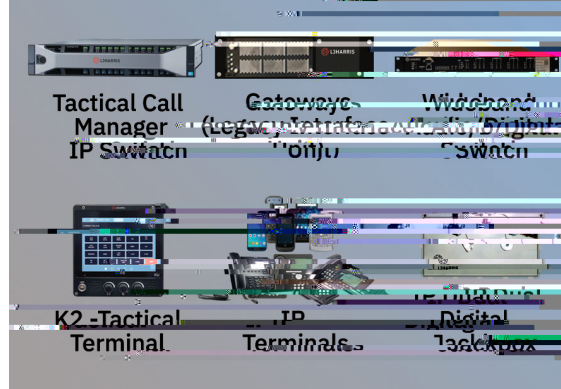

L3HARRIS™

FAST. FOR

L3Harris' MarCom product line enables all IP-integrated

KEY BENEFITS

comm plan changes

- > Reduces cost of procurement, operation and maintenance
- > Reduces footprint and weight
- > Improves situational awareness- guaranteed exchange of critical tactical orders and status
- > Low cost logistics - minimal training and minimal spares
- > Increases operator efficiency
- > Information protection and connectivity assurance
- > Provides a smooth evolution to an all-IP platform
- > Outstanding reliability and availability